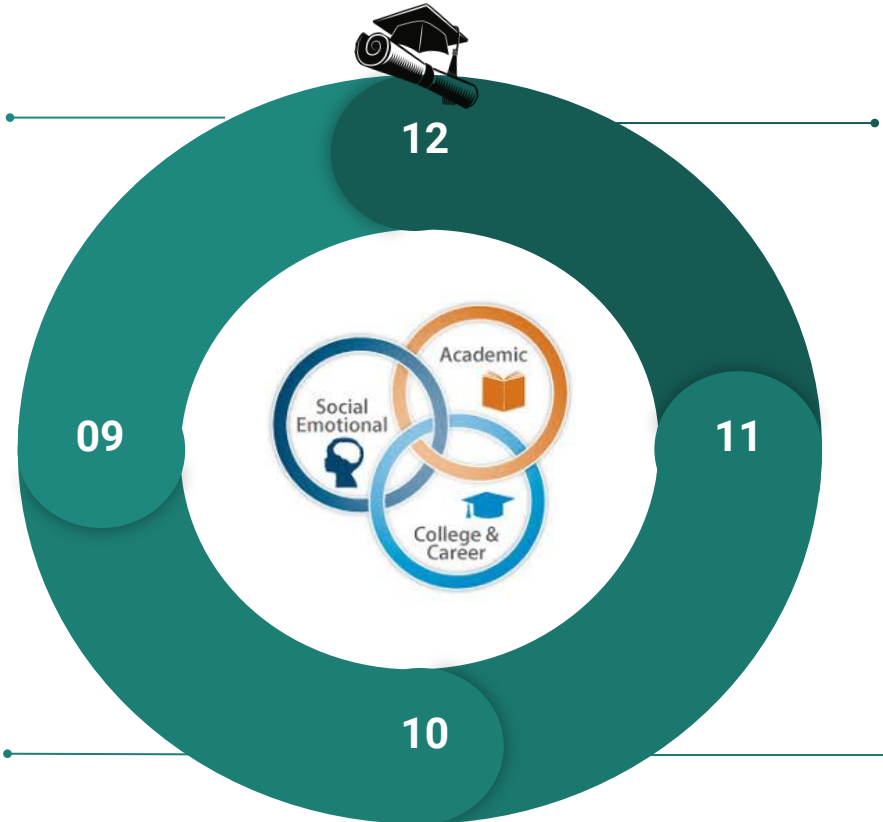

MVLA Continuum of School Counseling Services

Freshman Year

Transition to high school

- **BTSN Parent Welcome**
- 9th Grade Counseling Appointment
- **Freshman Social**

Curriculum: Naviance/SIS, SEL, and Four-Year Plan

Sophomore Year

Social-emotional and career exploration

- **Parent Night**
- **Small Group Workshops**
- **Sophomore Social**

Curriculum: Naviance, SEL, Academic Advising & Career Exploration

Senior Year

Post-secondary launch

- Parent Night
- Class Presentations
- 12th Grade Counseling Appointment
- College Counseling

Curriculum: Naviance, Post-Secondary Planning, College Application Process & Academic Advising

Junior Year

Post-secondary exploration and goal setting

- **Parent Night**
- Class Presentations
- **Junior Interview**
- College Counseling
- **Junior Social**

Curriculum: Naviance, SEL, Academic Advising & Post-Secondary Planning